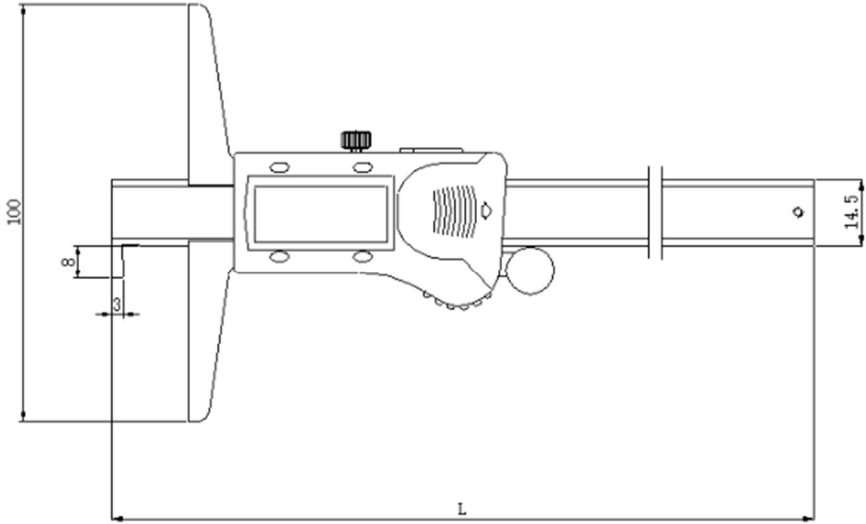

**SINGLE HOOK DIGITAL DEPTH GAUGE**

**PRODUCT DESCRIPTION**

1. The main ruler and measuring claw are made of hardened stainless steel
2. The thumb wheel can be fine-tuned
3. LCD screen quickly displays data, easy to read
4. Automatic power switch
5. Interchange of relative measurement and absolute measurement at any position (ABS function)
6. Zero reset at any position
7. Metric and English conversion
8. IP54 waterproof
9. 3v environmental protection lithium battery, battery life is greater than 1 year
10. Measure the size of the groove position

Measuring range mm	Resolution mm / inch	Allowable error mm	L mm
0-150mm	0.01 / .0005 "	± 0.02	233
0-200mm	0.01 / .0005 "	± 0.03	285
0-300mm	0.01 / .0005 "	± 0.04	390